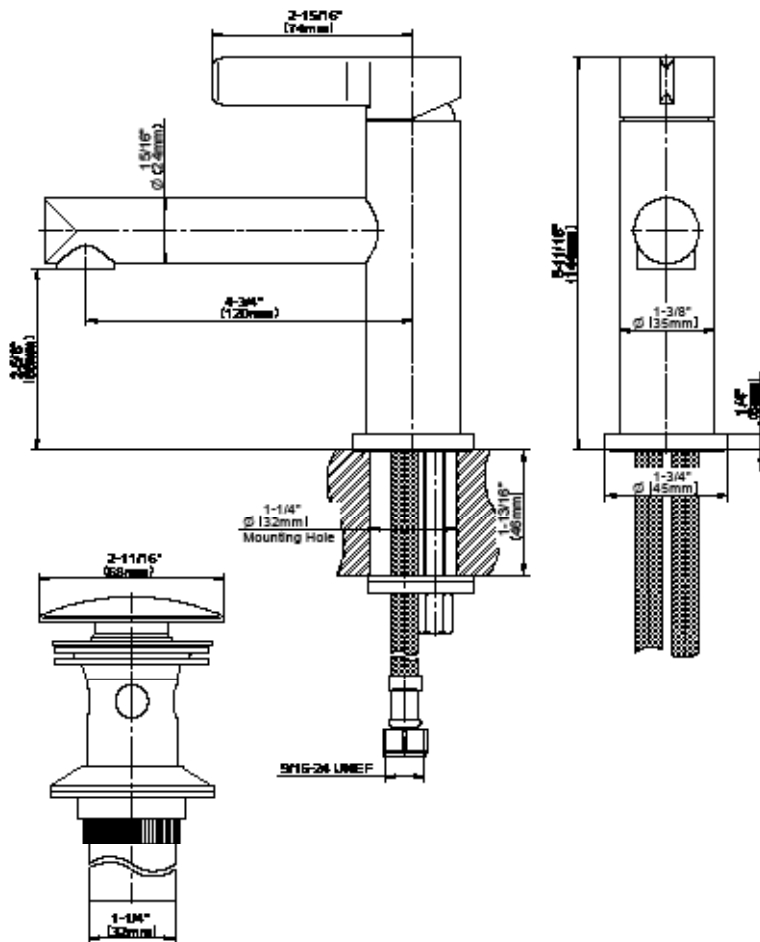

The measurements shown are for reference only. Products and specifications shown are subject to change without notice. Revised 11/2017

www.graff-faucets.com | phone: 800-954-4723